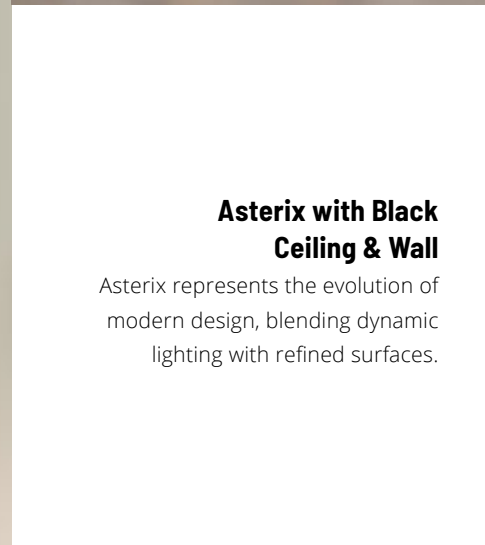

Where Innovation Lifts You

Experience the elegance of the Symmetry Dream elevator car —designed to enrich every floor of your home, with refined wood-grain finishes that speak of timeless sophistication.

The signature feature is the exquisite light panel opposite the entrance, available in 13 stunning patterns. Subtly integrated edge lighting bathes the panel in a soft, welcoming glow.

Asterix+ with Wood Ceiling & Dream Panel

We've replaced the traditional black-finished back wall with an option of 13 stunning patterns to choose from.

Asterix with Black Ceiling & Wall

Asterix represents the evolution of modern design, blending dynamic lighting with refined surfaces.

Dream Panel Frame Color Options

13 Unique Patterns

A light panel on the wall opposite the entrance comes in 13 patterns, its edges softly lit to cast a warm glow toward the center.

Amaranta Venetian Rellaqua Glacier Celestial Imperial Marble Cobalt blue Cinnabar Rose Clay Parfait Evening Agate Inca Nova Clouds Verona