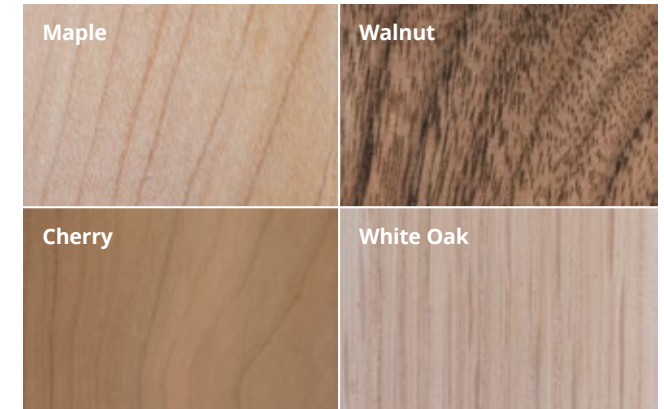

Exclusive Finishes

This product is crafted from a high quality wood. The natural grain patterns give each piece a unique character. Making a beautiful long lasting addition to your home.

Standard upgraded woods are included with the dream package, unfinished with optional finished available.

Dream Panel Frame Color Options

13 Unique Patterns

A light panel on the wall opposite the entrance comes in 13 patterns, its edges softly lit to cast a warm glow toward the center.

Amaranta Venetian Rellaqua Glacier Celestial Imperial Marble Cobalt blue Cinnabar Rose Clay Parfait Evening Agate Inca Nova Clouds Verona