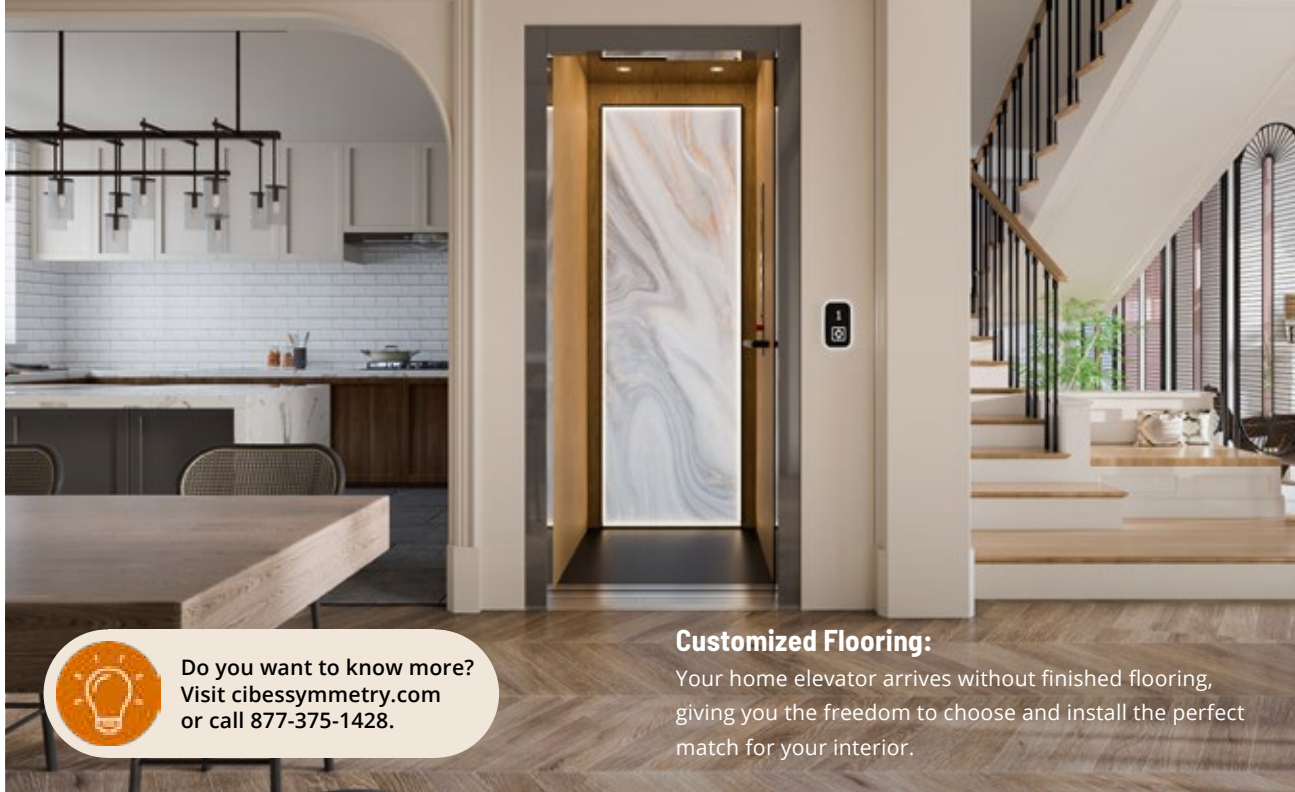

We've replaced the traditional black-finished back wall with an option of 13 stunning patterns to choose from.

Asterix with Black Ceiling & Wall

Asterix represents the evolution of modern design, blending dynamic lighting with refined surfaces.

Dream+ with Mirror Ceiling & Asterix Light

The Symmetry Dream+ elevates the classic Dream design with enhanced illumination.

Smart Lighting Features

All lighting is seamlessly connected and integrated with the COP (Car Operating Panel) light control, allowing you to effortlessly dim the illumination to perfectly match your mood.